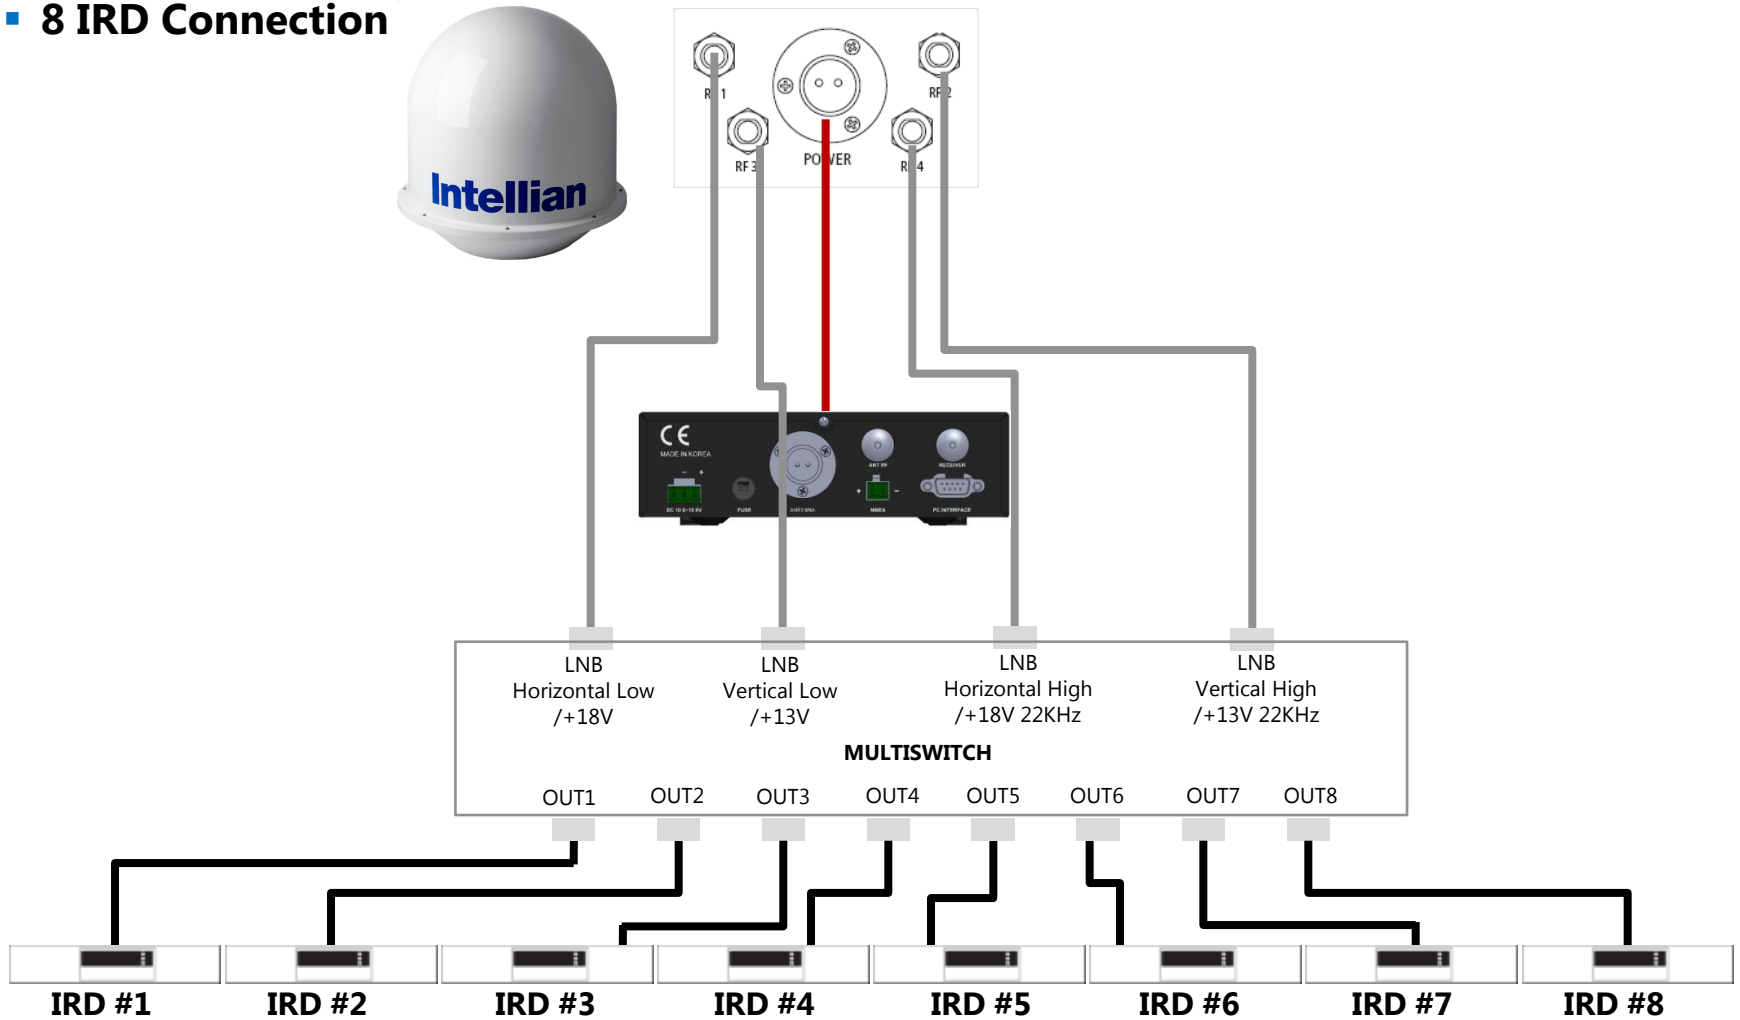

System Component of i9P

- High-gain, ADE-type antenna with a stylish dome
- Smart ACU with a VFD screen
- Power & Data Cable and RF cable, simple installation

**Power
& Data Cable**

RF Cable

Antenna Control Unit

Antenna Unit

i9P System Configuration

Multiple IRD Connections Tips – i9P

■ 1 IRD Connection

■ 4 IRD Connection

Multiple IRD Connections Tips – i9P

- 8 IRD Connection

Unpack i9P

- **i9P Standard Packing**

i9P Box

- Total weight : 117 kg
- Packing dimension : 143cm x 133cm x 132cm

Unpack i9P

- Unscrew the 4 screws under the box

i9P Installation Kit

- Installation kit includes ACU, manual, CD, cables, bolts and washers