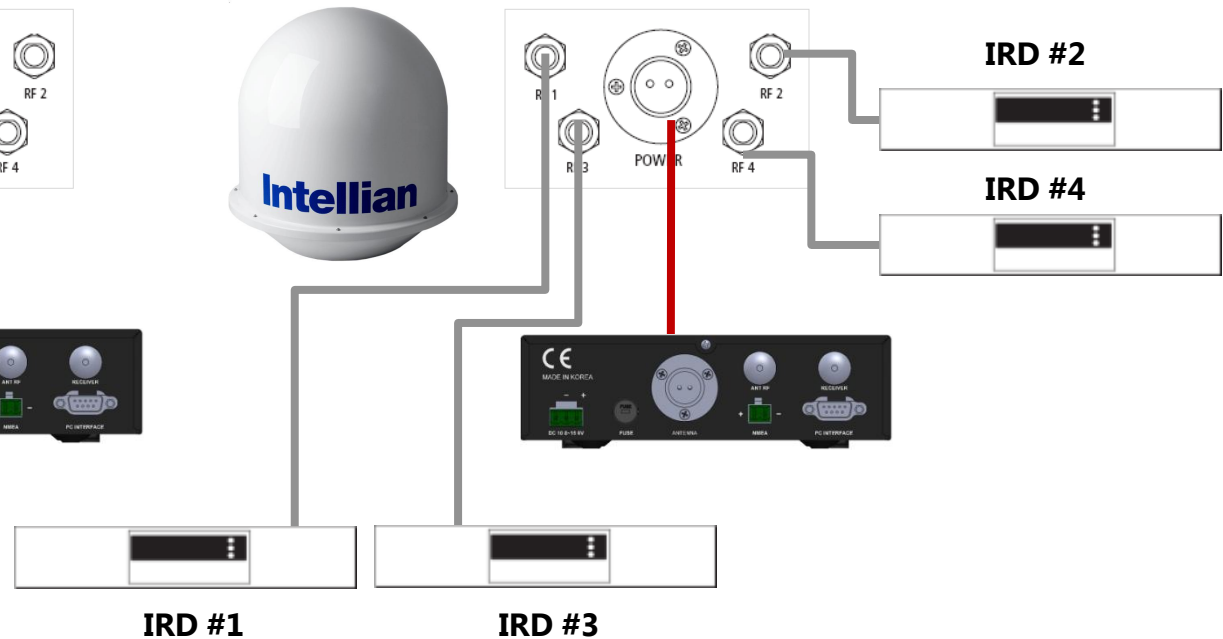

System Component of i9P

- High-gain, ADE-type antenna with a stylish dome
- Smart ACU with a VFD screen
- Power & Data Cable and RF cable, simple installation

**Power
& Data Cable**

RF Cable

Antenna Control Unit

Antenna Unit

i9P System Configuration

Multiple IRD Connections Tips – i9P

■ 1 IRD Connection

■ 4 IRD Connection

Multiple IRD Connections Tips – i9P

- 8 IRD Connection

Unpack i9P