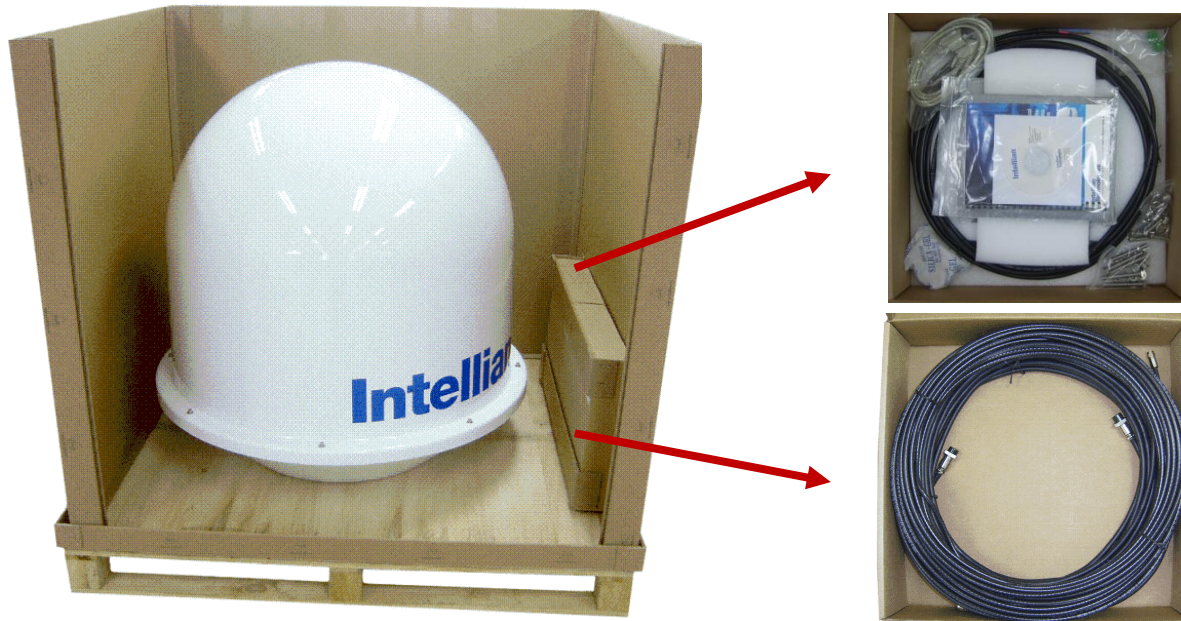

- **i9P Standard Packing**

i9P Box

- Total weight : 117 kg
- Packing dimension : 143cm x 133cm x 132cm

Unpack i9P

- Unscrew the 4 screws under the box

i9P Installation Kit

- Installation kit includes ACU, manual, CD, cables, bolts and washers

Installation Kit Boxes

2009 Dealer Price List

Product Model	Model Description	List Price
B2-611Q	Intellian i6P 60cm Marine Satellite Television Antenna (with Automated Skew Control & GPS)	\$7,995
B2-910Q	Intellian i9P 85cm Marine Satellite Television Antenna (with Automated Skew Control & GPS)	\$12,295