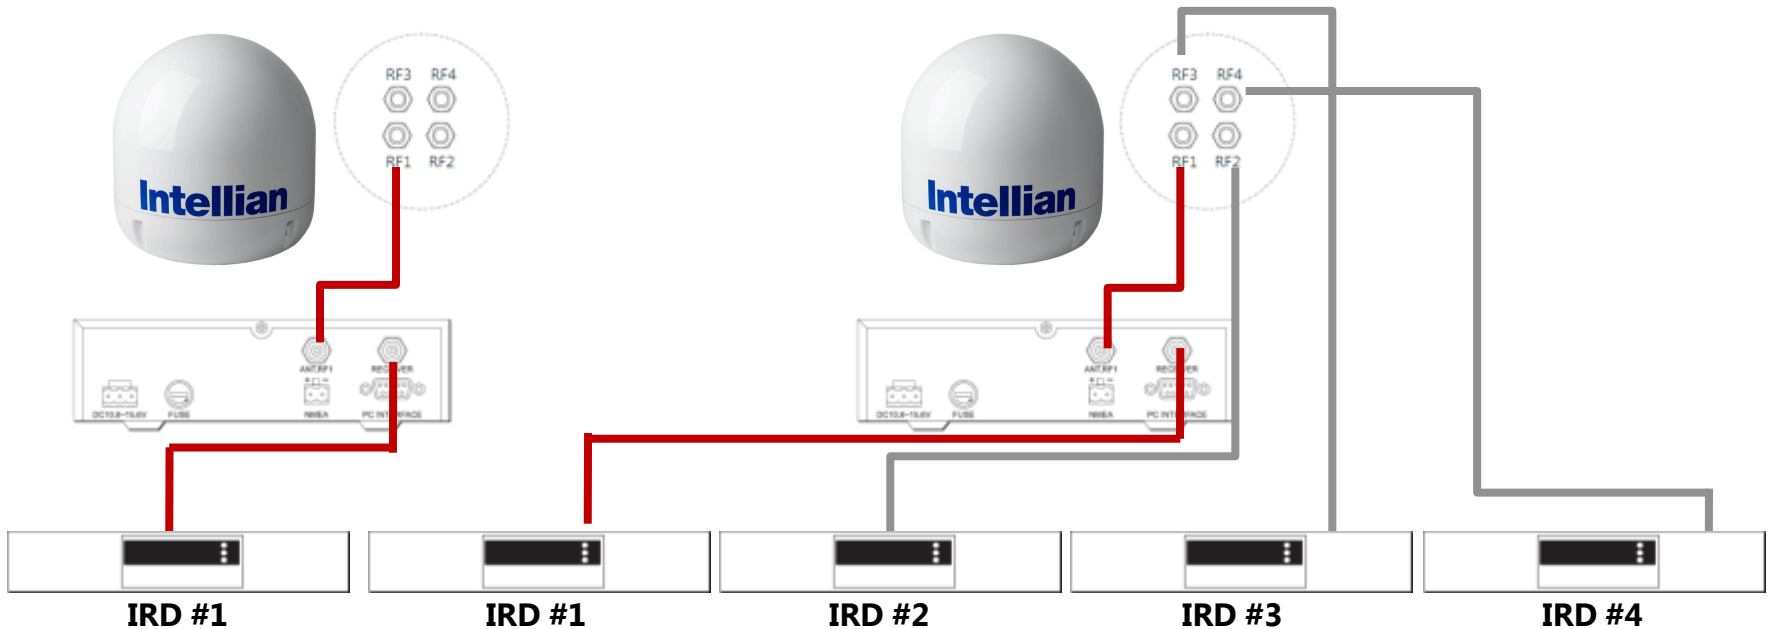

Antenna Unit

i6P System Configuration

- One coaxial cable connection from antenna to ACU for simple installation

Multiple IRD Connections Tips – i6P

- **1 IRD Connection**

Have to connect RF1 to the ACU

- **4 IRD Connection**

Multiple IRD Connections Tips – i6P

- 8 IRD Connection

Unpack i6P

- i6P Standard Packing
- Unscrew the 4 screws under the box

i6P Box

- Total weight : 60 kg
- Packing dimension : 100cm x 92cm x 104cm

i6P Installation Kit

- Installation kit includes ACU, manual, CD, cables, bolts and washers

Installation Kit Box

i9P Technical Specification

Description	
<i>Part #</i>	<i>B2-910Q – Intellian i9P Satellite TV antenna system (Europe & MEA)</i>
<i>Antenna Dish Diameter</i>	<i>33.5 in (85cm)</i>
<i>Weight</i>	<i>121.2 lbs (55kg)</i>
<i>Operating Temp. Range</i>	<i>-13 °F to 131 °F (-25°C to +55°C)</i>
<i>Water Ingress</i>	<i>IPX6</i>
<i>Approvals</i>	<i>CE / FCC</i>
<i>Warranty</i>	<i>1-Year Parts</i>
<i>Reception Frequency</i>	<i>Ku-band (10.7 ~ 12.75 GHz)</i>
<i>Min. EIRP</i>	<i>44 dBW</i>
<i>Elevation Range</i>	<i>-15 ° to +90 °</i>
<i>Azimuth Range</i>	<i>680 °</i>
<i>Polarization</i>	<i>Vertical / Horizontal</i>