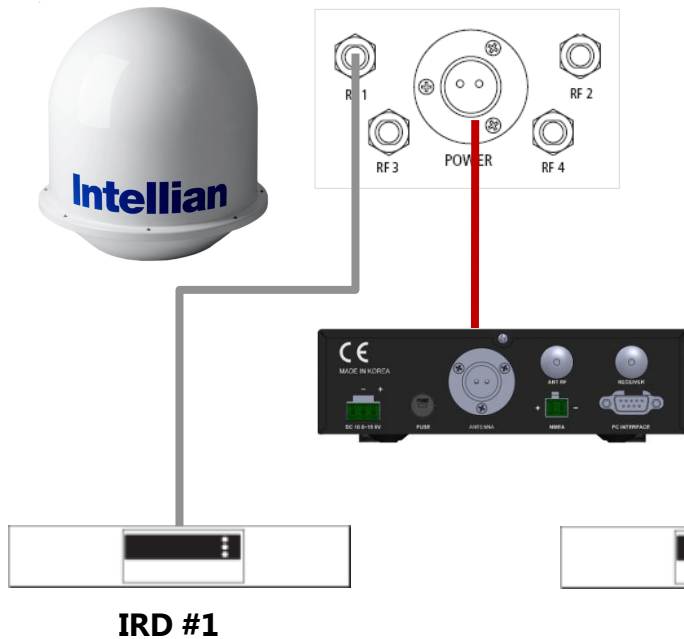

System Component of i9P

- High-gain, ADE-type antenna with a stylish dome
- Smart ACU with a VFD screen
- Power & Data Cable and RF cable, simple installation

**Power
& Data Cable**

RF Cable

Antenna Control Unit

Antenna Unit

i9P System Configuration

Multiple IRD Connections Tips – i9P

■ 1 IRD Connection

■ 4 IRD Connection

Multiple IRD Connections Tips – i9P

- 8 IRD Connection

Unpack i9P