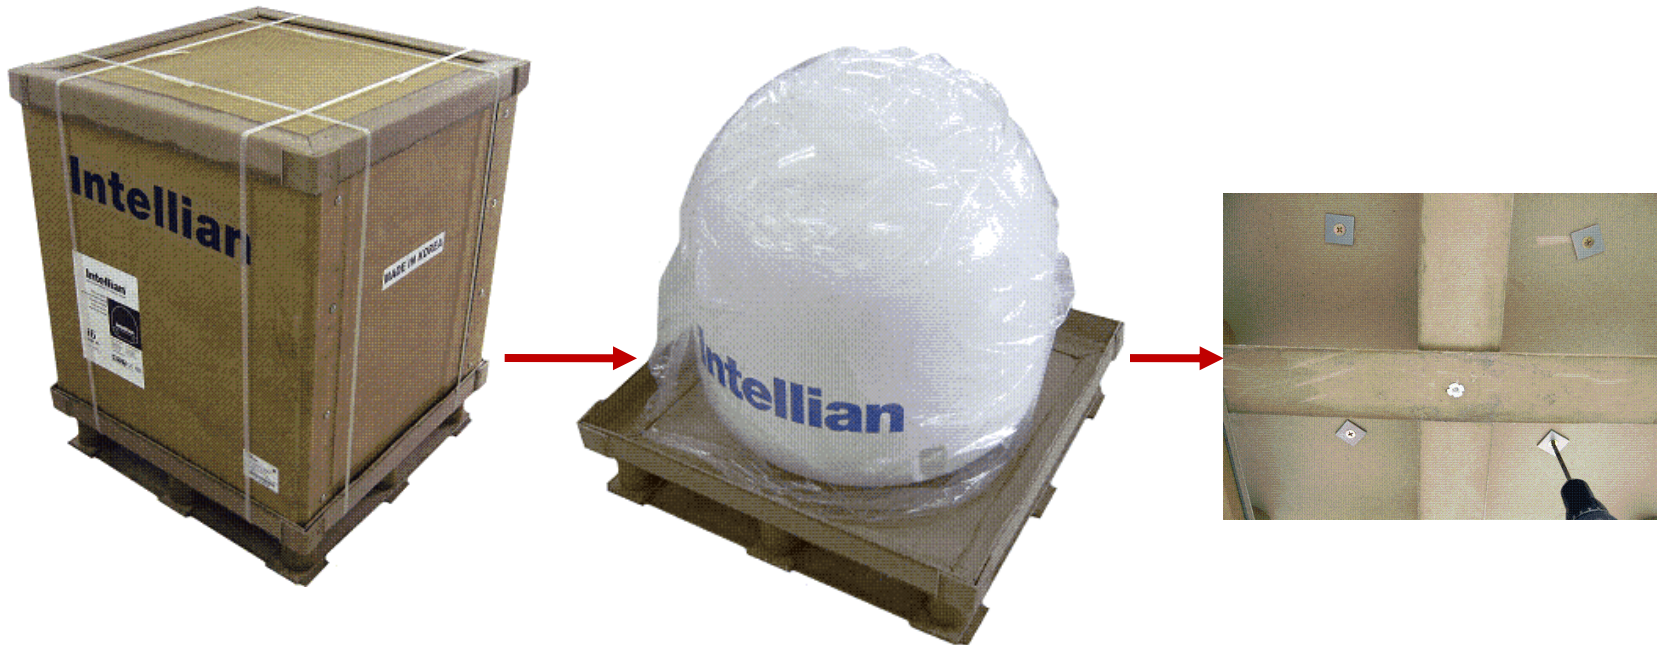

Antenna Unit

i6P System Configuration

- One coaxial cable connection from antenna to ACU for simple installation

Multiple IRD Connections Tips – i6P

- **1 IRD Connection**

Have to connect RF1 to the ACU

- **4 IRD Connection**

Multiple IRD Connections Tips – i6P

- 8 IRD Connection

Unpack i6P

- i6P Standard Packing
- Unscrew the 4 screws under the box

i6P Box

- Total weight : 60 kg
- Packing dimension : 100cm x 92cm x 104cm

i6P Installation Kit

- Installation kit includes ACU, manual, CD, cables, bolts and washers

Installation Kit Box

i9P Technical Specification

Description	
<i>Part #</i>	<i>B2-910Q – Intellian i9P Satellite TV antenna system (Europe & MEA)</i>
<i>Antenna Dish Diameter</i>	<i>33.5 in (85cm)</i>
<i>Weight</i>	<i>121.2 lbs (55kg)</i>
<i>Operating Temp. Range</i>	<i>-13 °F to 131 °F (-25°C to +55°C)</i>
<i>Water Ingress</i>	<i>IPX6</i>
<i>Approvals</i>	<i>CE / FCC</i>
<i>Warranty</i>	<i>1-Year Parts</i>
<i>Reception Frequency</i>	<i>Ku-band (10.7 ~ 12.75 GHz)</i>
<i>Min. EIRP</i>	<i>44 dBW</i>
<i>Elevation Range</i>	<i>-15 ° to +90 °</i>
<i>Azimuth Range</i>	<i>680 °</i>
<i>Polarization</i>	<i>Vertical / Horizontal</i>