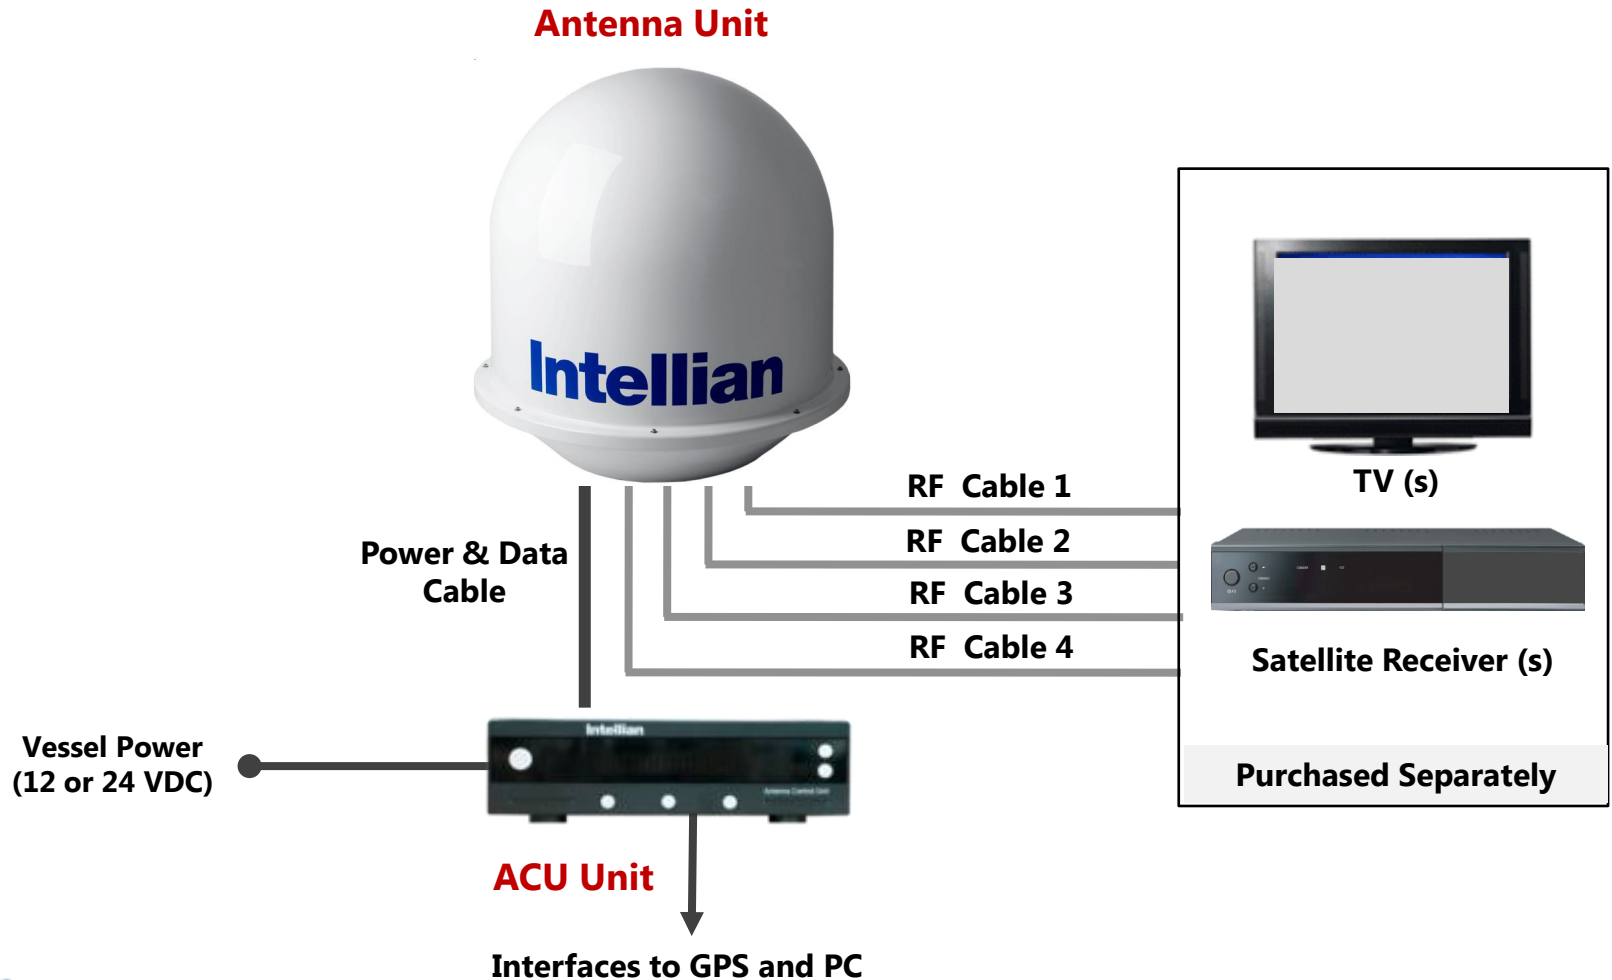

i9P System Configuration