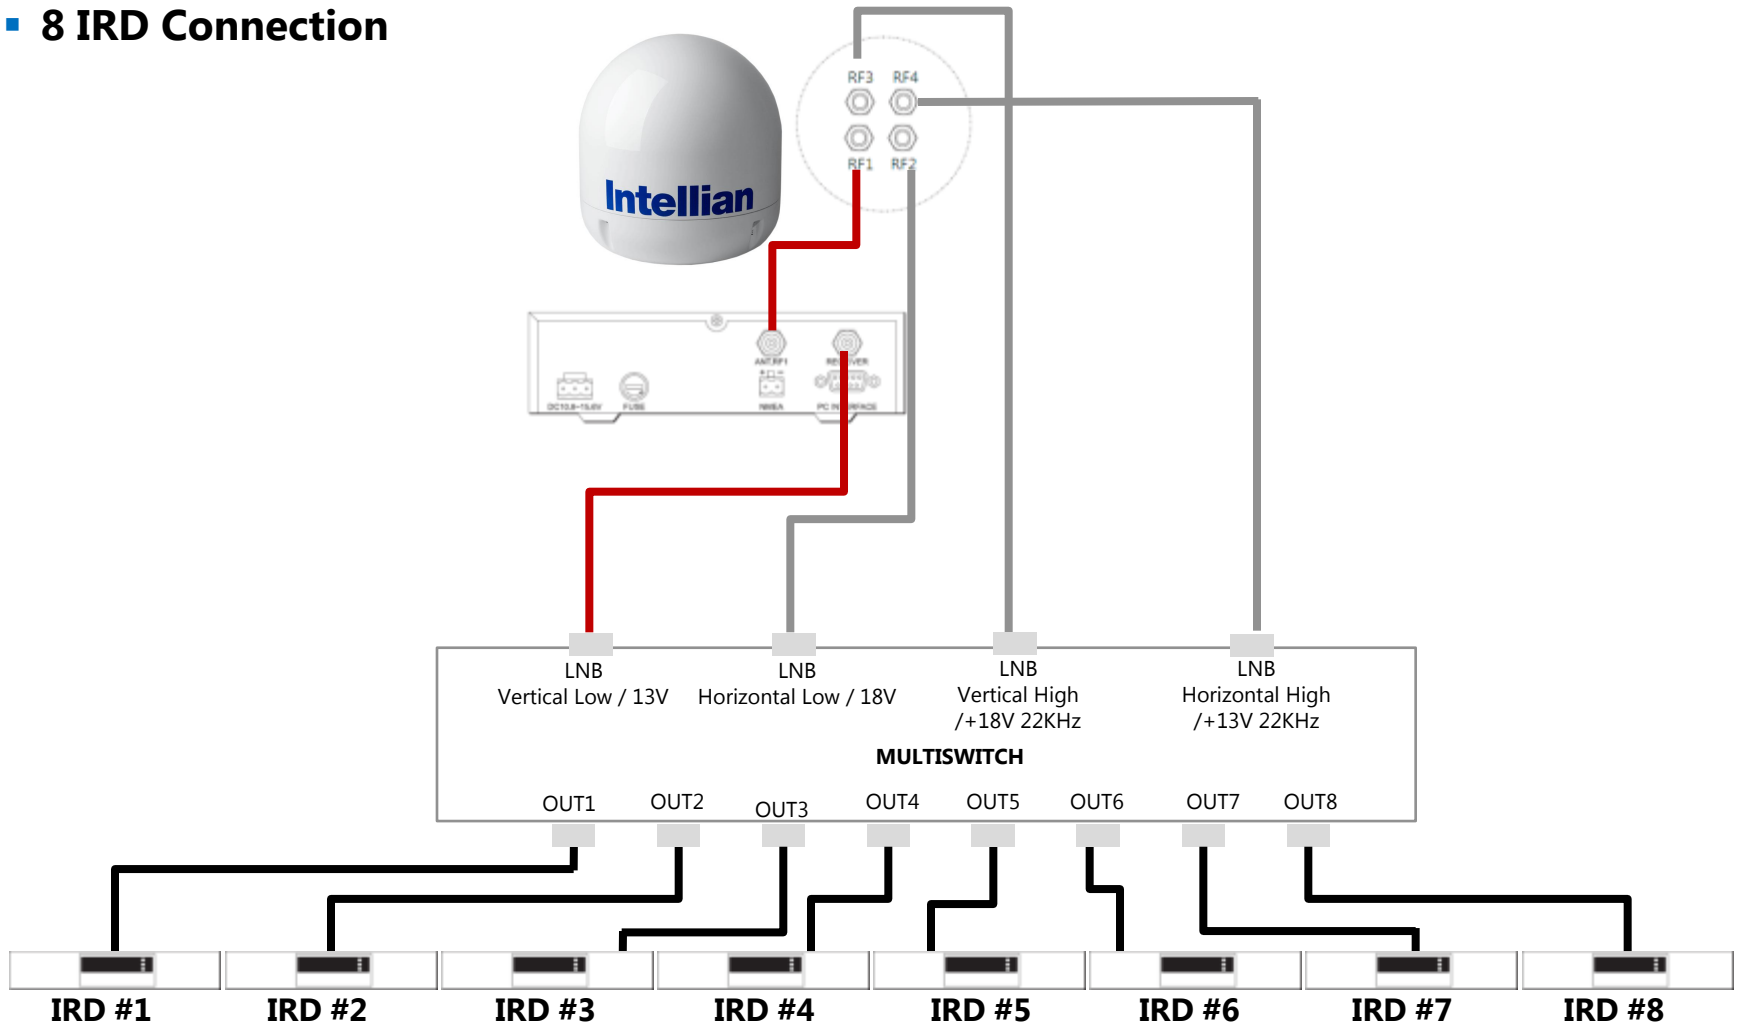

System Component of i6P

- High-gain, ADE-type antenna with a stylish dome
- Smart ACU with a VFD screen
- Power & Data Cable and RF cable, simple installation

**Power
& Data Cable**

RF Cable

Antenna Control Unit

Antenna Unit

i6P System Configuration

- One coaxial cable connection from antenna to ACU for simple installation

Multiple IRD Connections Tips – i6P

- **1 IRD Connection**

Have to connect RF1 to the ACU

- **4 IRD Connection**

Multiple IRD Connections Tips – i6P

- 8 IRD Connection

Unpack i6P

- i6P Standard Packing
- Unscrew the 4 screws under the box

i6P Box

- Total weight : 60 kg
- Packing dimension : 100cm x 92cm x 104cm

i6P Installation Kit

- Installation kit includes ACU, manual, CD, cables, bolts and washers

Installation Kit Box

i9P Technical Specification

Description	
<i>Part #</i>	<i>B2-910Q – Intellian i9P Satellite TV antenna system (Europe & MEA)</i>
<i>Antenna Dish Diameter</i>	<i>33.5 in (85cm)</i>
<i>Weight</i>	<i>121.2 lbs (55kg)</i>
<i>Operating Temp. Range</i>	<i>-13 °F to 131 °F (-25°C to +55°C)</i>
<i>Water Ingress</i>	<i>IPX6</i>
<i>Approvals</i>	<i>CE / FCC</i>
<i>Warranty</i>	<i>1-Year Parts</i>
<i>Reception Frequency</i>	<i>Ku-band (10.7 ~ 12.75 GHz)</i>
<i>Min. EIRP</i>	<i>44 dBW</i>
<i>Elevation Range</i>	<i>-15 ° to +90 °</i>
<i>Azimuth Range</i>	<i>680 °</i>
<i>Polarization</i>	<i>Vertical / Horizontal</i>