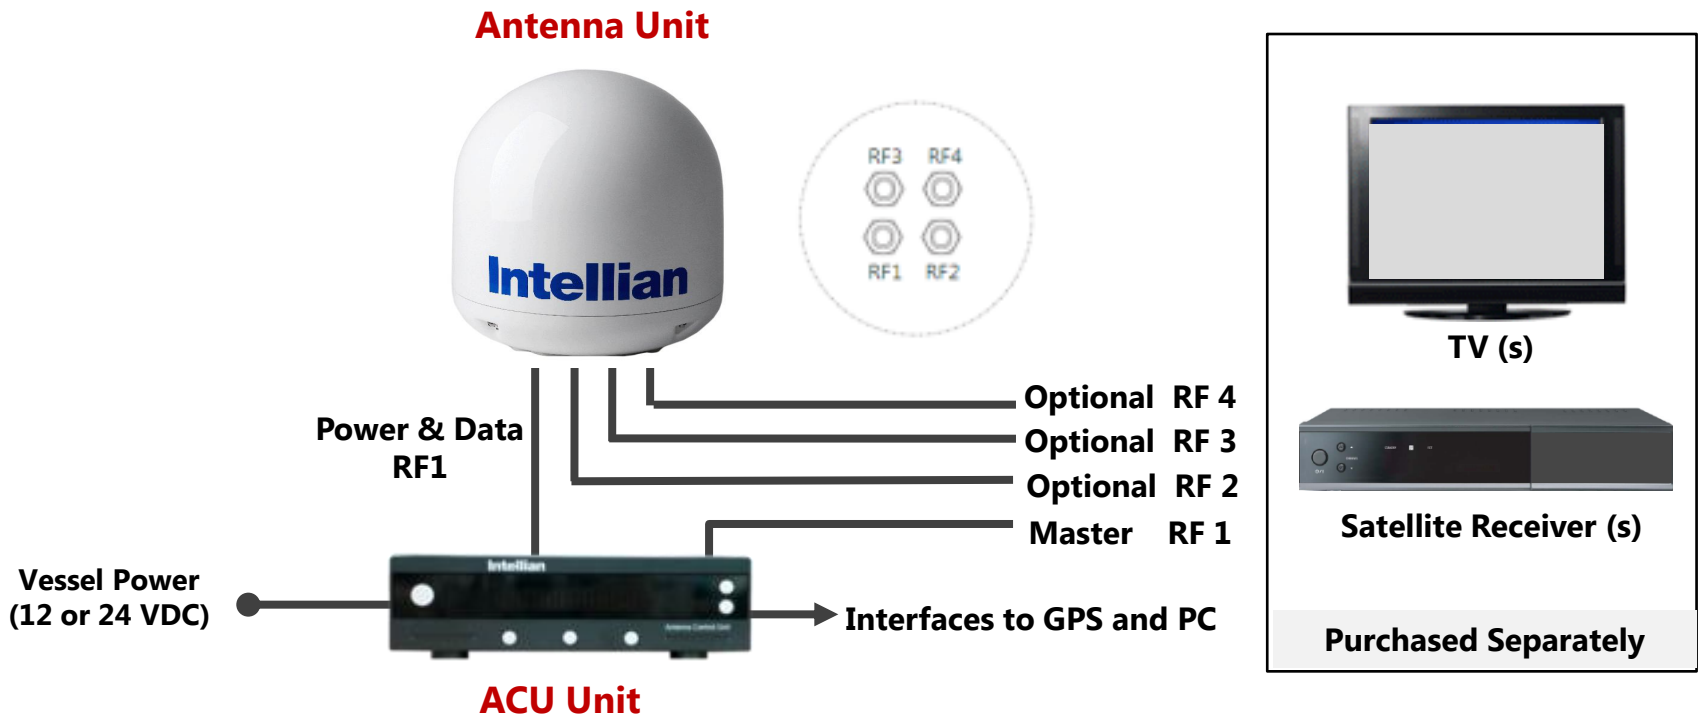

System Component of i6P

- High-gain, ADE-type antenna with a stylish dome
- Smart ACU with a VFD screen
- Power & Data Cable and RF cable, simple installation

**Power
& Data Cable**

RF Cable

Antenna Control Unit

Antenna Unit

i6P System Configuration

- One coaxial cable connection from antenna to ACU for simple installation

Multiple IRD Connections Tips – i6P

- **1 IRD Connection**

Have to connect RF1 to the ACU

- **4 IRD Connection**